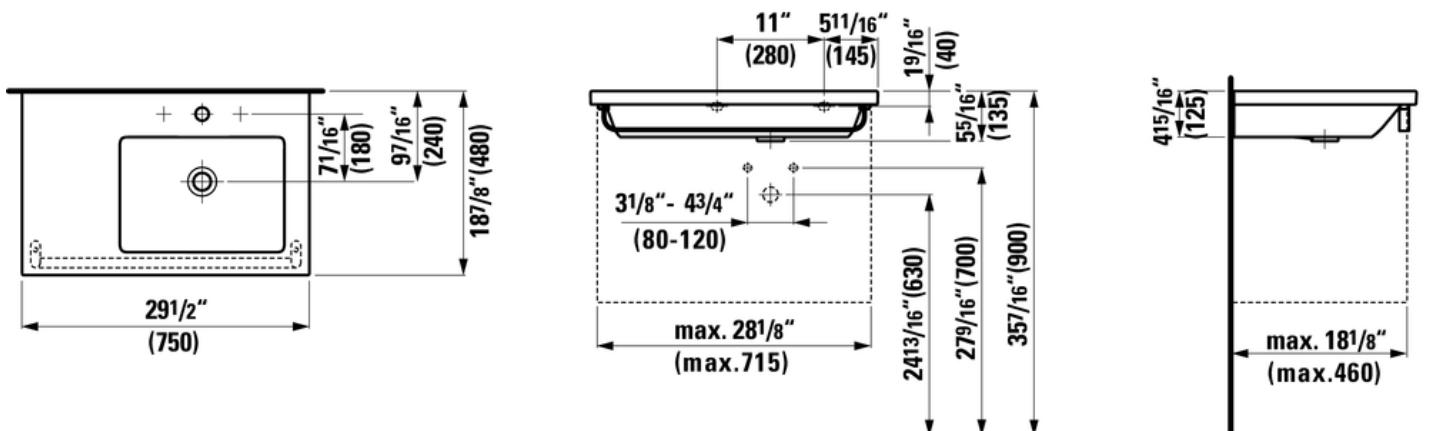

LIVING

817439

Washbasin console, shelf left

Dimensions

Length: 29 8/16 inch
 Width: 18 14/16 inch
 Height: 1 9/16 inch

Options	Weight (Lb)
104 one tap hole, center	35.2 Lb
109 without tap hole	35.2 Lb
136 three tap holes US/CAN, 8 inch spread	35.2 Lb

401442 Vanity unit, 2 drawers, incl. drawer organizer, matching washbasin 817439

Colours and finishes

000 White

Specification text

Washbasin Console LIVING SQUARE

Fine Fireclay

Inside dimensions: 16 15/16" x 11 13/16"

Meets or exceeds the following:

ASME 112.19.2, cUPC/IAPMO listed

Features:

Rectangular basin right, shelf left, wall mounted

With overflow slot, with tap bank

Overflow channel glazed

Limited 5 year warranty

Technical drawings

LIVING